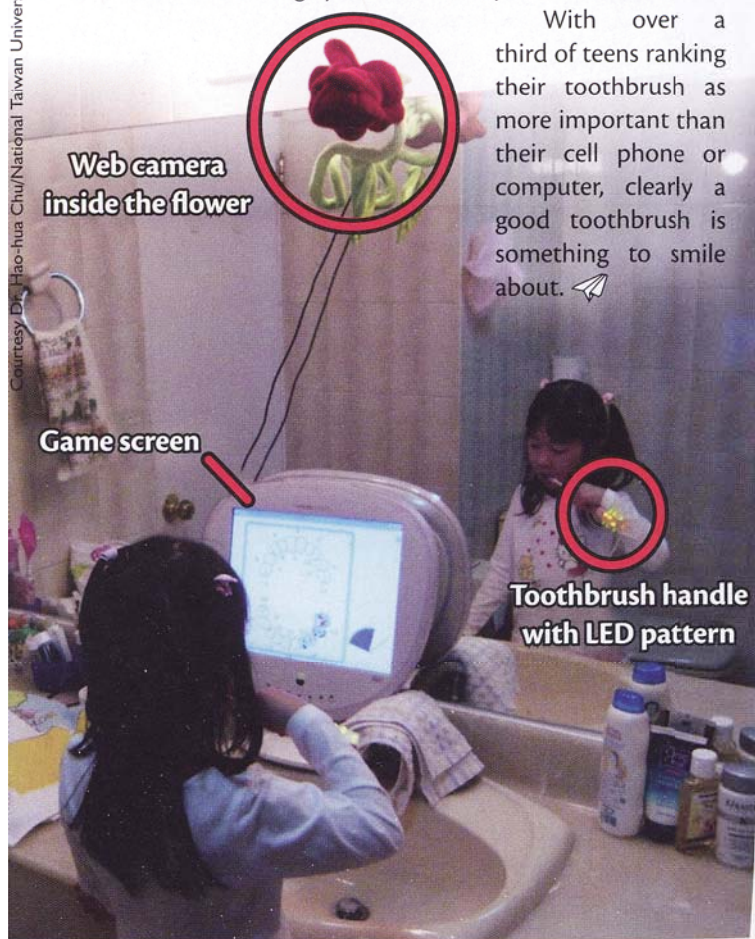

Hao-hua Chu and his colleagues have come up with a toothbrush that makes sure you don't miss a spot. It's called the Playful Toothbrush, and it turns brushing your teeth into a video game.

It all starts with a cube-like extension attached to the end of your toothbrush. This extension contains three light-emitting diodes (LEDs) on each side. Using computer vision technology, these LEDs allow sensors to detect 24 areas of your mouth in 3-D as you brush.

A webcam on the wall tracks your brushing movements, and feeds the information it sees into a computer. (Yes, the computer screen is in the bathroom with you.) As you brush up, down, and sideways, the computer can work out exactly which teeth are getting cleaned.

Where's the game in this? The Playful Toothbrush uses your brushing information and displays it on a screen so you can watch colourful dirt from your "virtual teeth" being scrubbed away in front of you in real time. Colours and sounds then encourage you to brush any missed teeth.

Web camera
inside the flower

Game screen

Toothbrush handle
with LED pattern